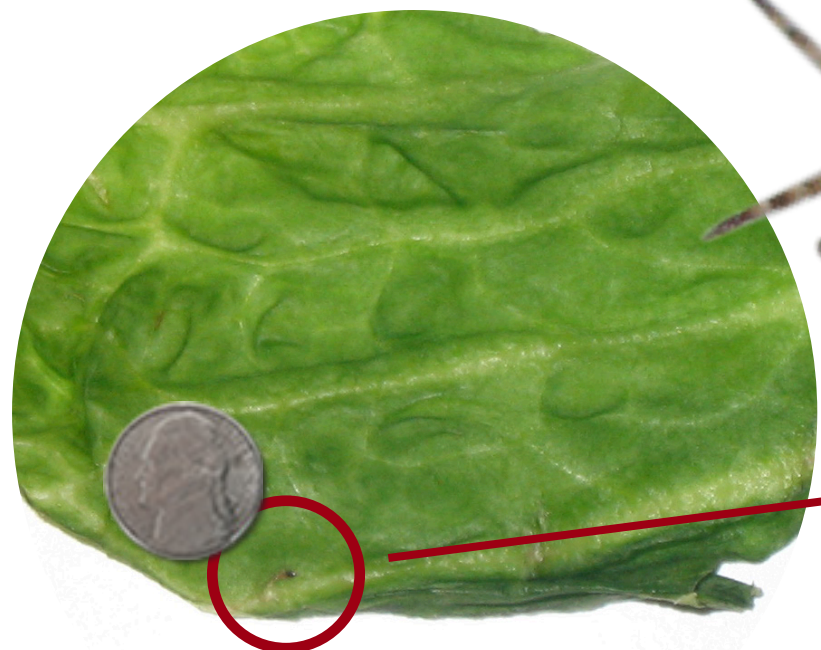

WHAT DO BUGS LOOK LIKE?

BUGS MAGNIFIED FOR DETAIL

APHID

primarily found on
ALL GREEN VEGETABLES | STRAWBERRIES

LEAF MINER

primarily found on
SCALLION | LEEKS

THRIP [ADULT]

primarily found on
GREENS | STRAWBERRIES

THRIP [NYMPH]

primarily found on
GREENS | STRAWBERRIES

SCALES

primarily found on
BLUEBERRIES

MITES

primarily found on
GREENS | GARLIC | STRAWBERRIES

VEGETABLE FLY

primarily found on
GREENS